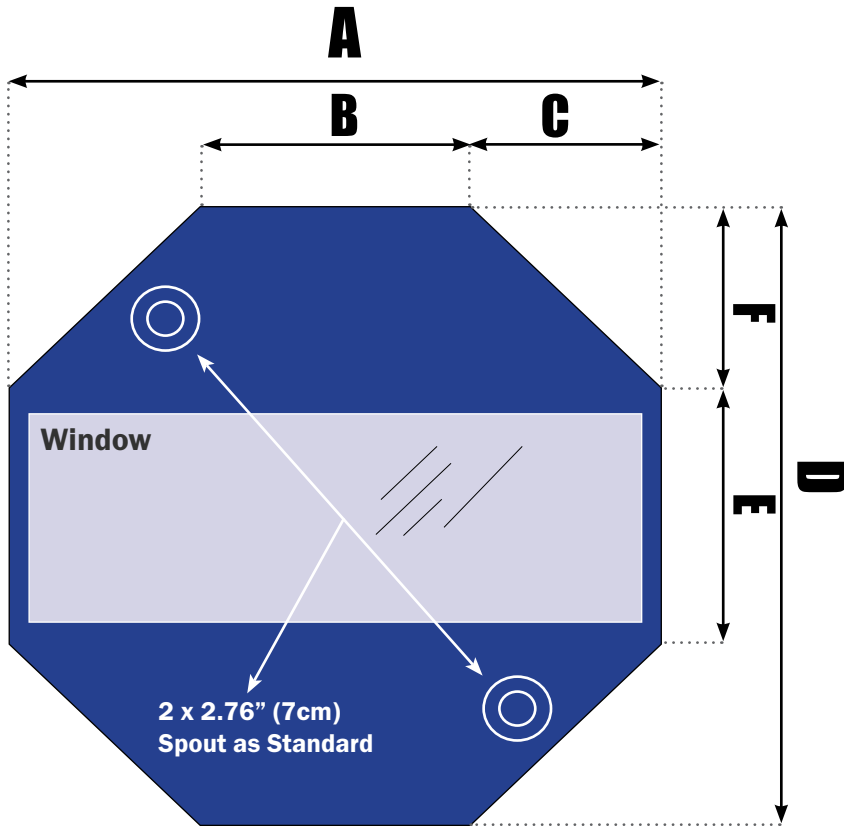

Please email completed form to sales@partcontainment.com

All dimensions are measured in inches, unless otherwise specified

Dimensions

- A =**
A must equal (=) (2 x 'C') + 'B'
- B =**
- C =**
- D =**
D must equal (=) (2 x 'F') + 'E'
- E =**
- F =**

Options

- REMOVE Window:
- ADD Side Belt w/Buckle:
- INCREASE Skirt from 7.87" (20cm) to:

Spouts

- ONE (1) 2.76" (7cm) wand:
- TWO (2) 2.76" (7cm) wand (std):
- INCREASE Spout size (All) to:

Contact Information