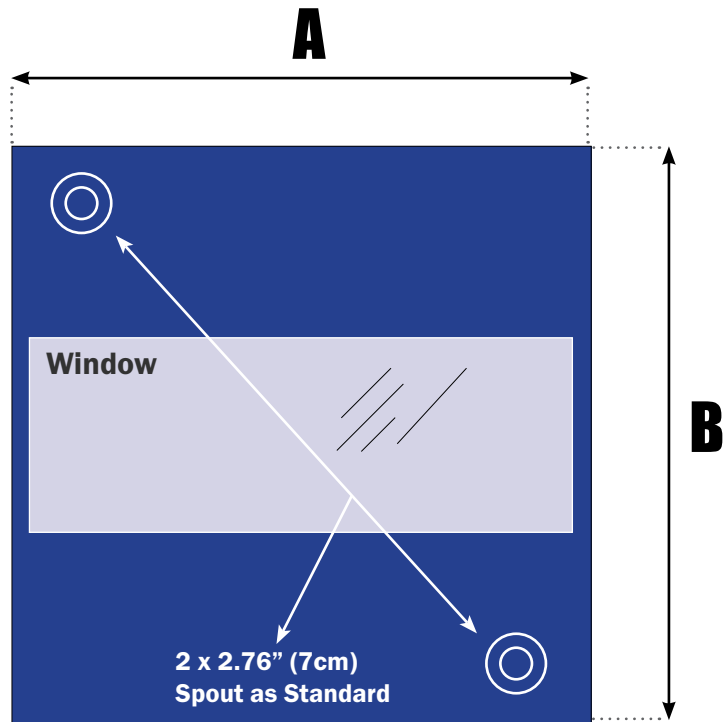

Please email completed form to sales@partcontainment.com

All dimensions are measured in inches, unless otherwise specified

Options

REMOVE Window: ☐

ADD Side Belt w/Buckle: ☐

INCREASE Skirt from 7.87" (20cm) to:

Spouts

ONE (1) 2.76" (7cm) wand: ☐

TWO (2) 2.76" (7cm) wand (std): ☐

INCREASE Spout size (All) to:

Contact Information

Company Name:

Contact Name:

Email:

Phone: