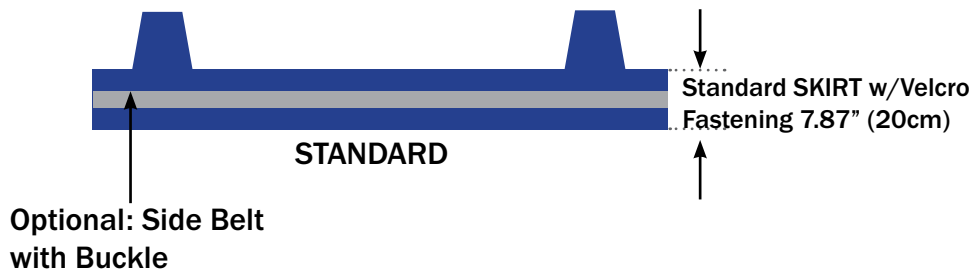

Please email completed form to sales@partcontainment.com

All dimensions are measured in inches, unless otherwise specified

Options

REMOVE Window: ☐

ADD Side Belt w/Buckle: ☐

INCREASE Skirt from 7.87" (20cm) to:

Spouts

ONE (1) 2.76" (7cm) wand: ☐

TWO (2) 2.76" (7cm) wand (std): ☐

INCREASE Spout size (All) to:

Contact Information

Company Name:

Contact Name:

Email:

Phone: